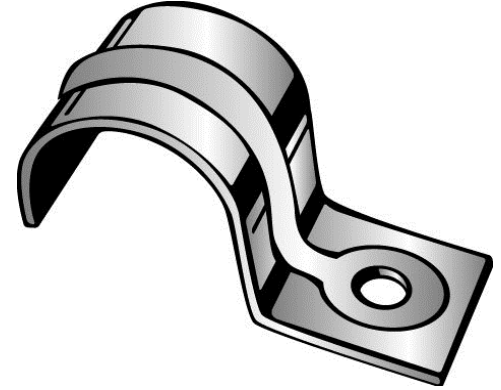

115

JIFFY CLIP

UPC: 784610401159

Country of Origin:

UNSPSC: 31162310

USA

Commodity: Mounting straps

One-hole straps are used to secure conduit, cable, tubing, pipe, etc. to mounting surface.

Product Attributes

Brand Name	Minerallac Company
Sub Brand	Minerallac Traditional
Type	1-Hole Strap
Application	Electrical Conduit
Special Features	Snap-on design for ease of installation.
Material	Steel
Finish	Pre-galvanized
Mounting Holes	1
Mounting	Component, Wood, Steel, Concrete
Mounting Holes O.C.	3/16" IN
Number Of Holes	1
Size	0.35" x 1.25" x 0.63"
Color	Silver
Width	1.25"
Length	0.63"
Height	0.35"
Thickness	0.045"
Cable Size	Fits tubing with an outer dimension of 3/8"
Construction	Stamped